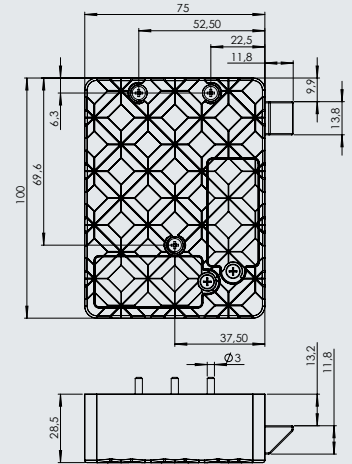

Technical data

Weight	Weight per assortment	Total set: 200 g
Electrical data	Device class RL 1999/5/ EG	Class 2
	Equipment class according to RL 1999/5/ EC	max. 66 dBµA/m in 10m
	Technologies	MIFARE Classic and DESFire; LEGIC Prime, Advant and CTC; ISO 15693, ISO14443A
	Batterie type	2 x CR 123A 3V
Environmental conditions	Operating temperature	-5°C to +50°C
	Relative humidity operation	20% to 75% (non condensing)
Dimensions in mm (LxWxD)	100x86,5x28,5 (With open trap)	100x75x28,5 (With closed trap)